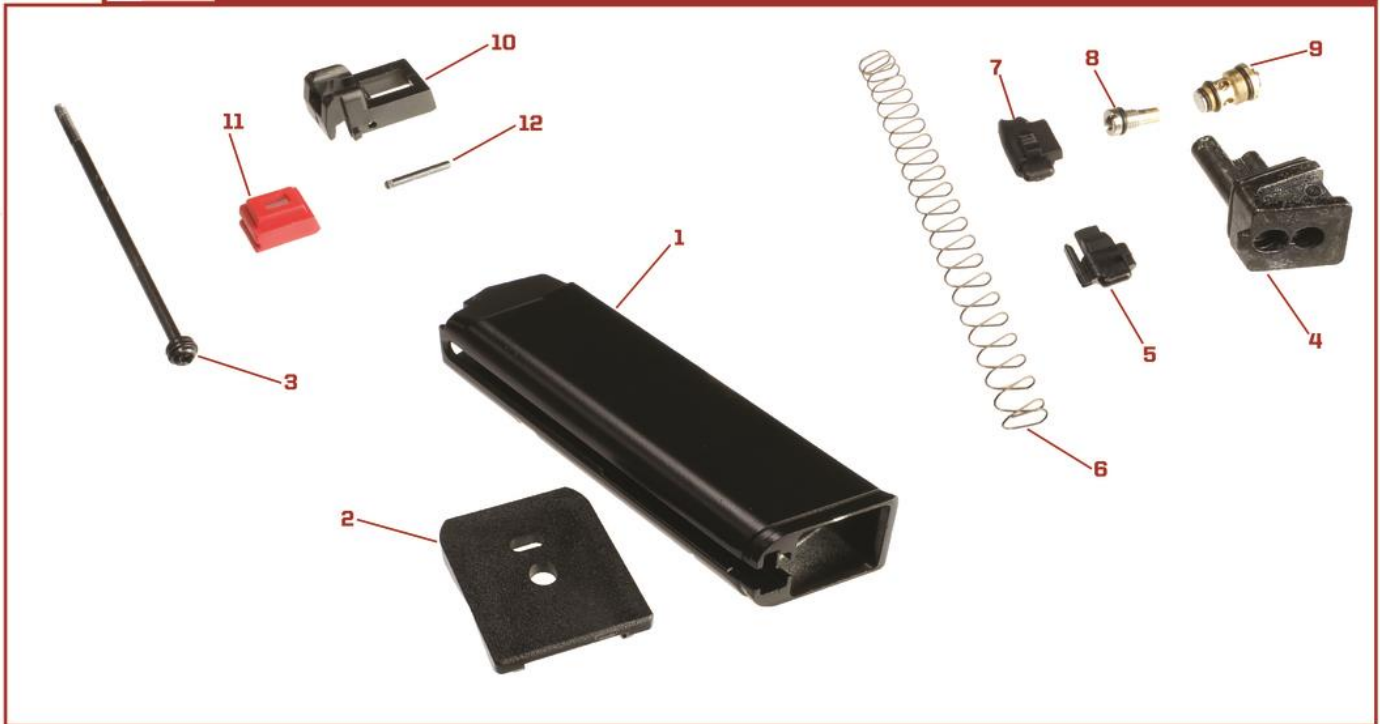

BUY REPLACEMENT PARTS

Email us with the country you're in and the parts you want and we'll connect you with a suitable distributor

VX (all Standard size / Standard Silde Ver models)

VX SERIES

AW CUSTOM™

Q VXAP VXMG01 / O2 GAS MAGAZINE