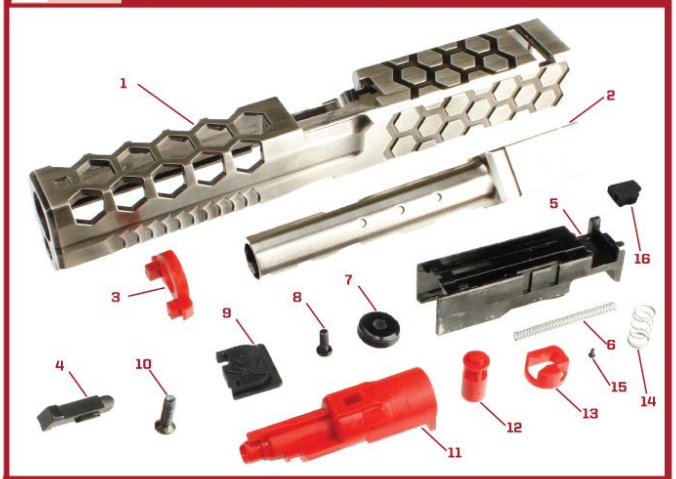

VX01 (ALL MODELS)

VX SERIES

AW CUSTOM™

Q VXAB COMPLETE HOPUP & RECOIL ROD ASSM.

Q VXAA SLIDE AND NOZZLE ASSEMBLY

Q VXAC TRIGGER AND HAMMER ASSEMBLY

Q VXAD FRONT & REAR SIGHTS

Q VXAE LOWER FRAME ASSEMBLY