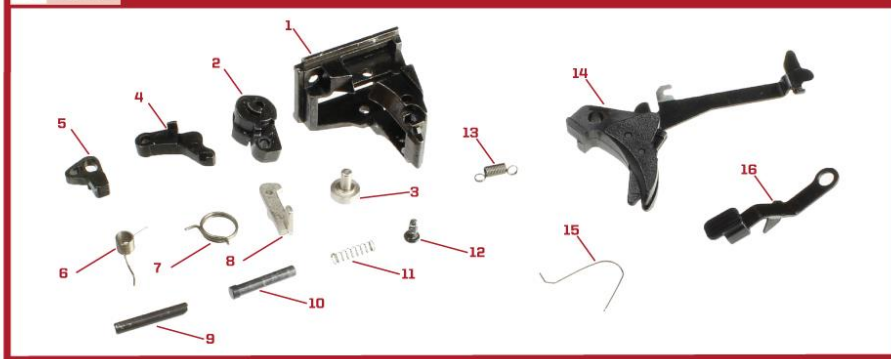

VX01 (ALL MODELS)

VX SERIES

AW CUSTOM™

Q VXAB COMPLETE HOPUP & RECOIL ROD ASSM.

Q VXAA SLIDE AND NOZZLE ASSEMBLY

Q VXAC TRIGGER AND HAMMER ASSEMBLY

Q VXAD FRONT & REAR SIGHTS

Q VXAE LOWER FRAME ASSEMBLY